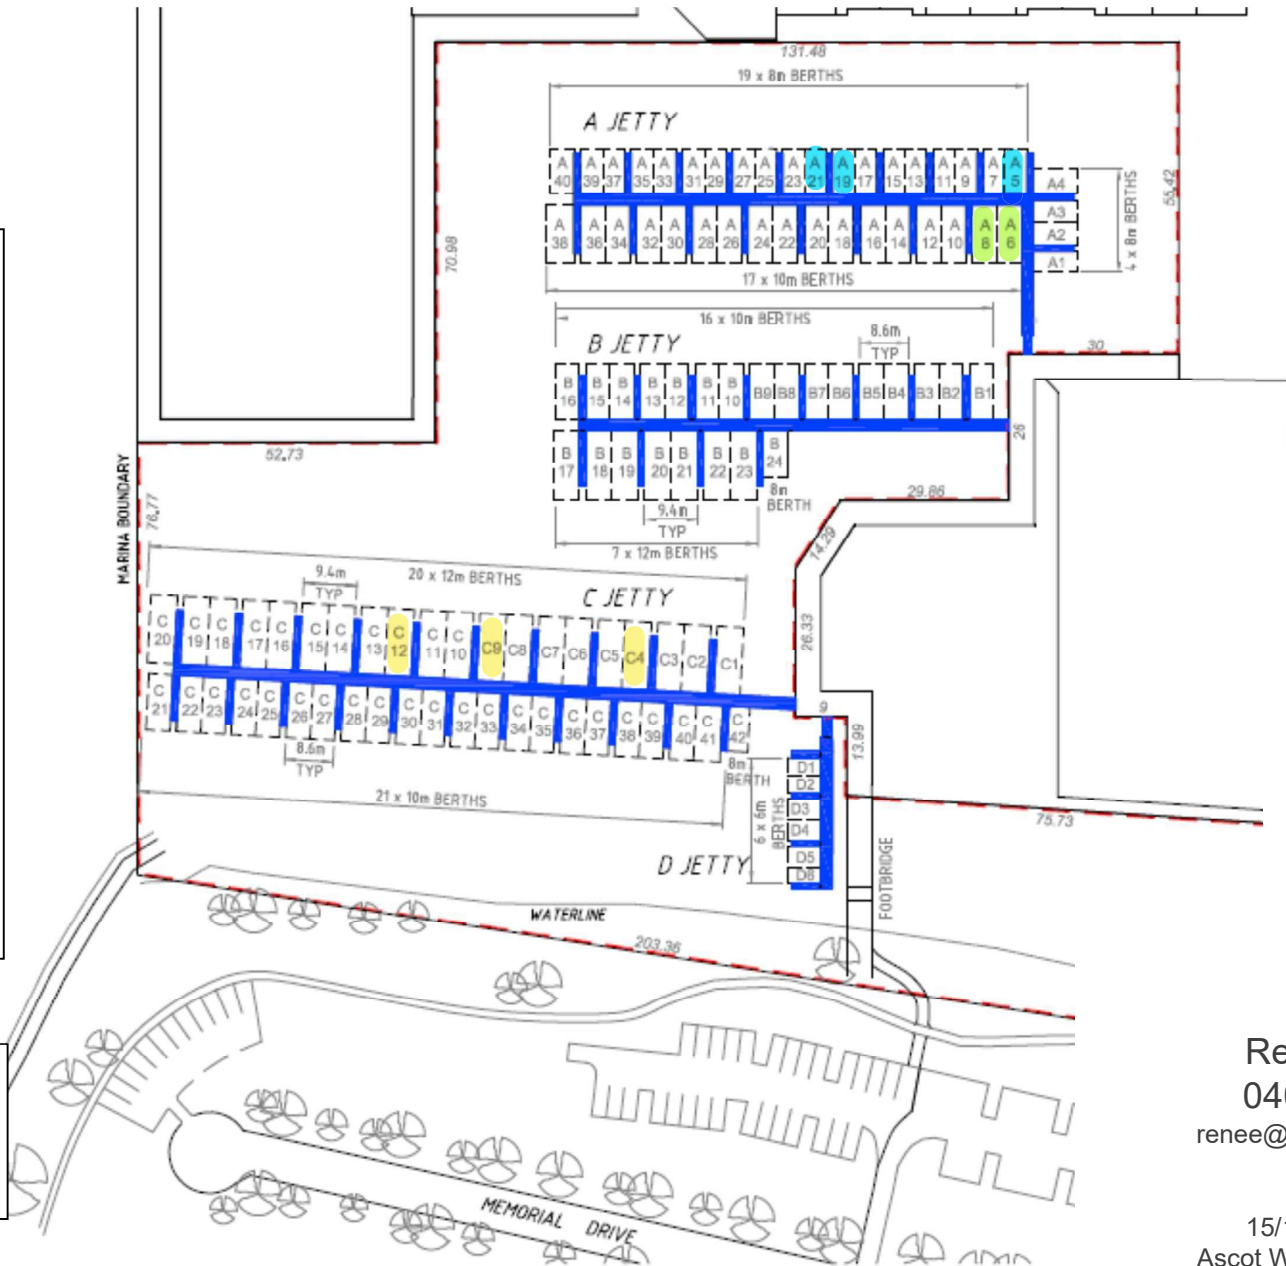

SCHEDULE OF BOAT SPACE FEES

8m Space

\$5,082 paid annually
\$2,668.05 half yearly
\$1,384.85 quarterly

10m Space

\$6,353 paid annually
\$3,335.33 half yearly
\$1,731.19 quarterly

12m Space

\$7,623 paid annually
\$4,002.08 half yearly
\$2,077.27 quarterly

*SHORTER TERMS ALSO AVAILABLE

Renee Noack
 0405 060 901
 renee@boatwa.com.au

Marina Office
 15/10 Marina Drive
 Ascot Waters WA 6104

Disclaimer: Please be aware that pen availability and size is subject to change and the above map layout is for indication only.